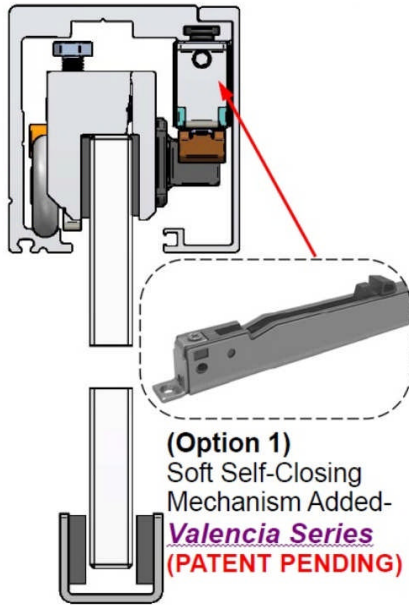

For Wall Mounted

For Ceiling Mounted

(Unit: MM)

Extra Frame Added (A)
(Option) Side panel

GENEVA-101
Aluminum Adjustable Door
Stopper & Holder (Right Shown)

(*Geneva Series shown*)

SD-664
Aluminum Bottom Guide