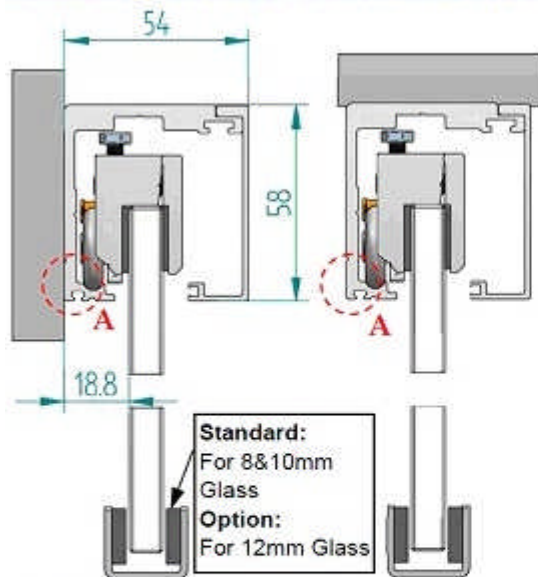

Sistem glisare cu functie soft closing

Cu capace inox-satinat

Two In One – Same Rail With And Without Soft Self-Closing Mechanism International Patent Pending In Many Countries

Features:

- 1. Silent Movement:**
No Glass Echo From Running Roller
- 2. Long Durability:**
Over 10 Kilometers (200,000 Cycles) Sliding In-house Test
- 3. Better Appearance:**
No Visible Hardware
- 4. Standard For 5/16" & 3/8" (8 & 10mm) Glass**
**** For 1/2" (12mm) Glass, Please Specify Upon Ordering.**
- 5. Only One Adjustable Screw For +/- 1/8" (3.5mm) Height Adjustment And Anti-Falling**
6. Don't Need The Holes On Glass
7. Easy Installation For One Man Job. Clipping In The Cover After The Rail Fixed.
8. One Design For Wall, Glass, Wall Mounted Over Door Frame Or Ceiling Mounting
9. Used For Office, Living Room, Kitchen, Pocket Door Etc.
- 10. Less Stock Pressure:**
Using Same Aluminum Rail for All Series
- 11. For Door Weight**
2 Carriages – Maximum 80Kgs
3 Carriages – Maximum 100kgs
- 12. Aluminum Rail Finishes:**
Satin Aluminum (SA) Anodized,
S.S. Like Anodized
- 13. Standard Aluminum Rail Length: 2,000mm (Maximum 6,000mm)**

For Wall Mounted

For Ceiling Mounted

(Unit: MM)

Extra Frame Added (A)
(Option) Side panel

GENEVA-101
Aluminum Adjustable Door
Stopper & Holder (Right Shown)

(*Geneva Series shown*)

SD-664
Aluminum Bottom Guide